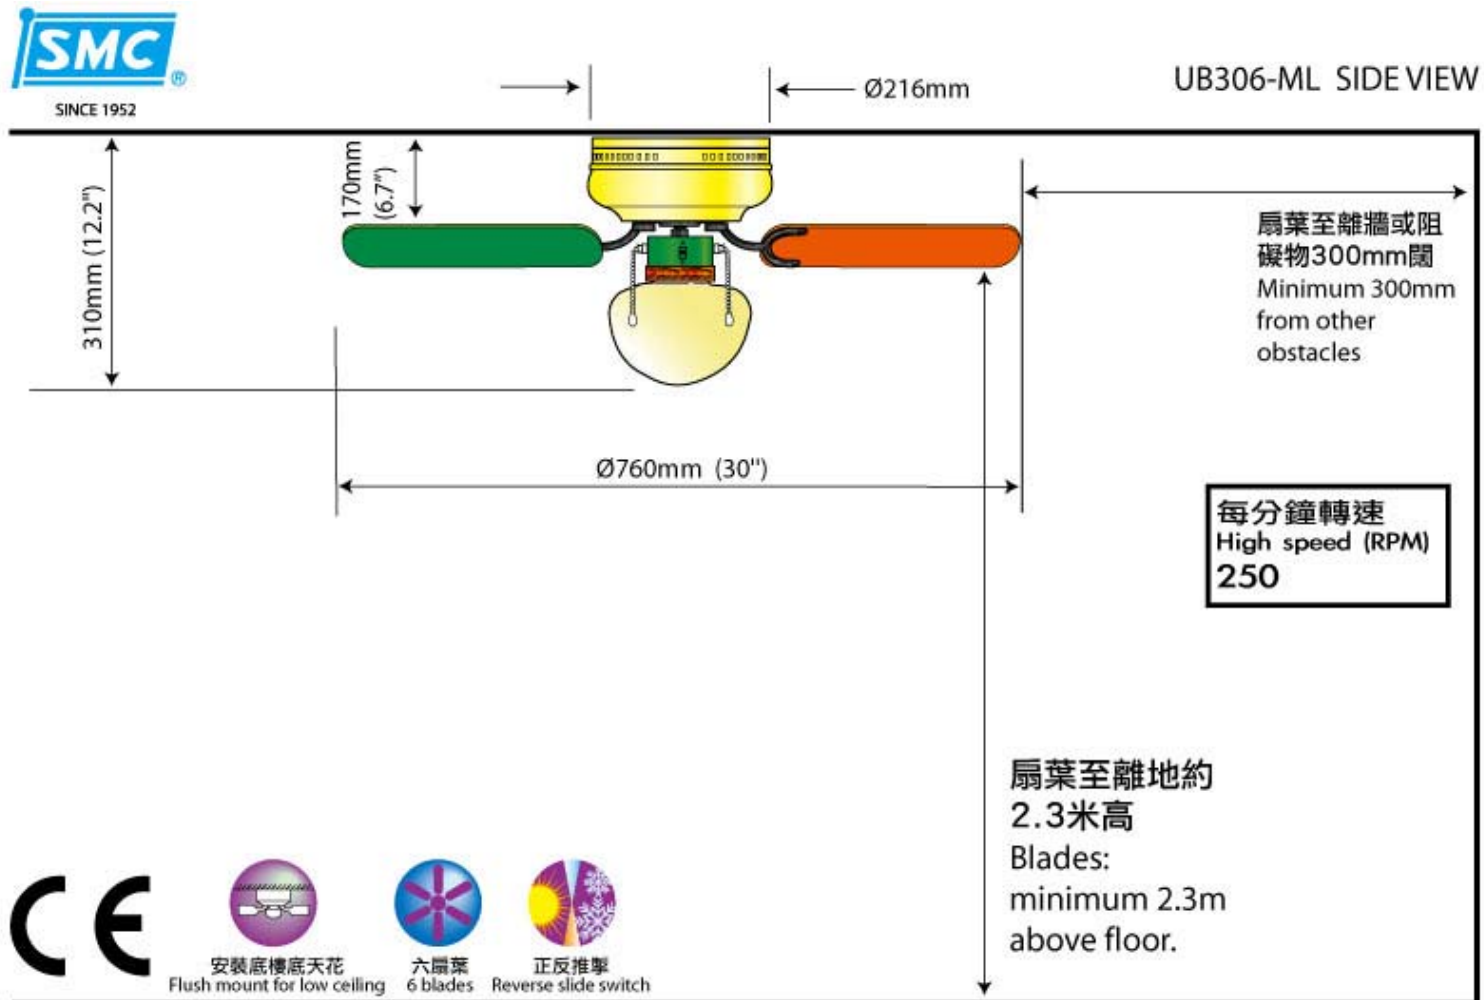

UB306CF-ML [CODE: B2]

直徑 30 吋配高級彩色木扇葉，配合各種室內佈置。	30" sweep with high quality colourful wood blades.
具備正反掣及三速拉掣，隨意調節風向，風速。	Quiet 3-speed reversible operation.
顏色：彩色。	Finish : Multi-colour.
配備燈飾。	Light kit included.
適合低樓底。	Close-to-ceiling mounting.
燈泡數量: 1 個(Type E27, max 60W)。	No. of bulb : 1 (Type E27, max. 60W).

Dimension

Copyright © 崑崙電器工業(香港)有限公司
 網址: www.smc.com.hk/fan
 顧客服務熱線: (852) 25580181
 Copyright © Shell Electric Mfg. (H.K.) Co. Ltd.
 www.smc.com.hk/fan
 Customer Service Hotline: (852) 25580181

產品規格以實物為準, 如有變動, 恕不另行通知
 尺寸和重量是近似值
 Specifications are subject to change without prior notice.
 Dimensions and weights at approximate