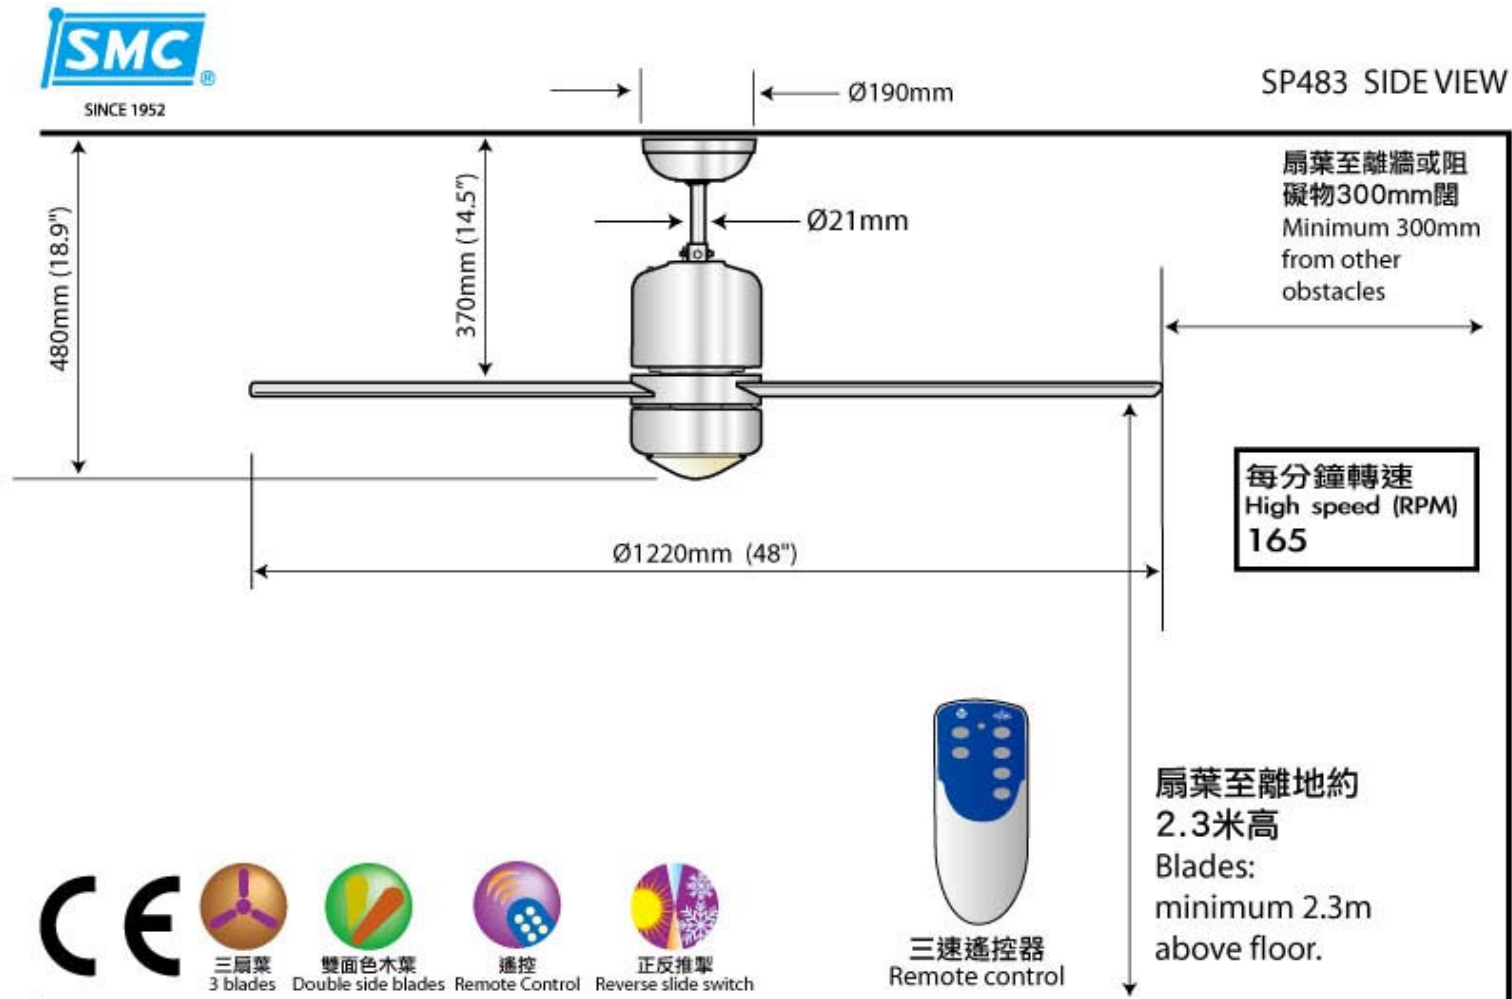

SP483WH [CODE: C8]

直徑 48 吋系列配高級木扇葉。	48" sweep with high quality wood blades.
配白色/洗白橡木色木扇葉。	Reversible white to bleached oak blades.
具備正反擊及三速調控，可隨意調節風向和風速。	Quiet 3-speed reversible operation.
配備無線三速遙控器，另附調光功能。	Electronic hand-held remote control with light dimmer.
顏色：白色。	Finish : white.
配備燈飾。	Light kit included.
燈泡數量: 1 個(Type G9, max. 60W)。	No of bulb : 1 (Type G9, max. 60W).

Dimension

Copyright © 親亮電器工業(香港)有限公司
 網址: www.smc.com.hk/fan
 顧客服務熱線: (852) 25580181
 Copyright © Shell Electric Mfg. (H.K.) Co. Ltd.
 www.smc.com.hk/fan
 Customer Service Hotline: (852) 25580181

產品規格以實物為準, 如有變動, 恕不另行通知
 尺寸和重量是近似值
 Specifications are subject to change without prior notice.
 Dimensions and weights at approximate