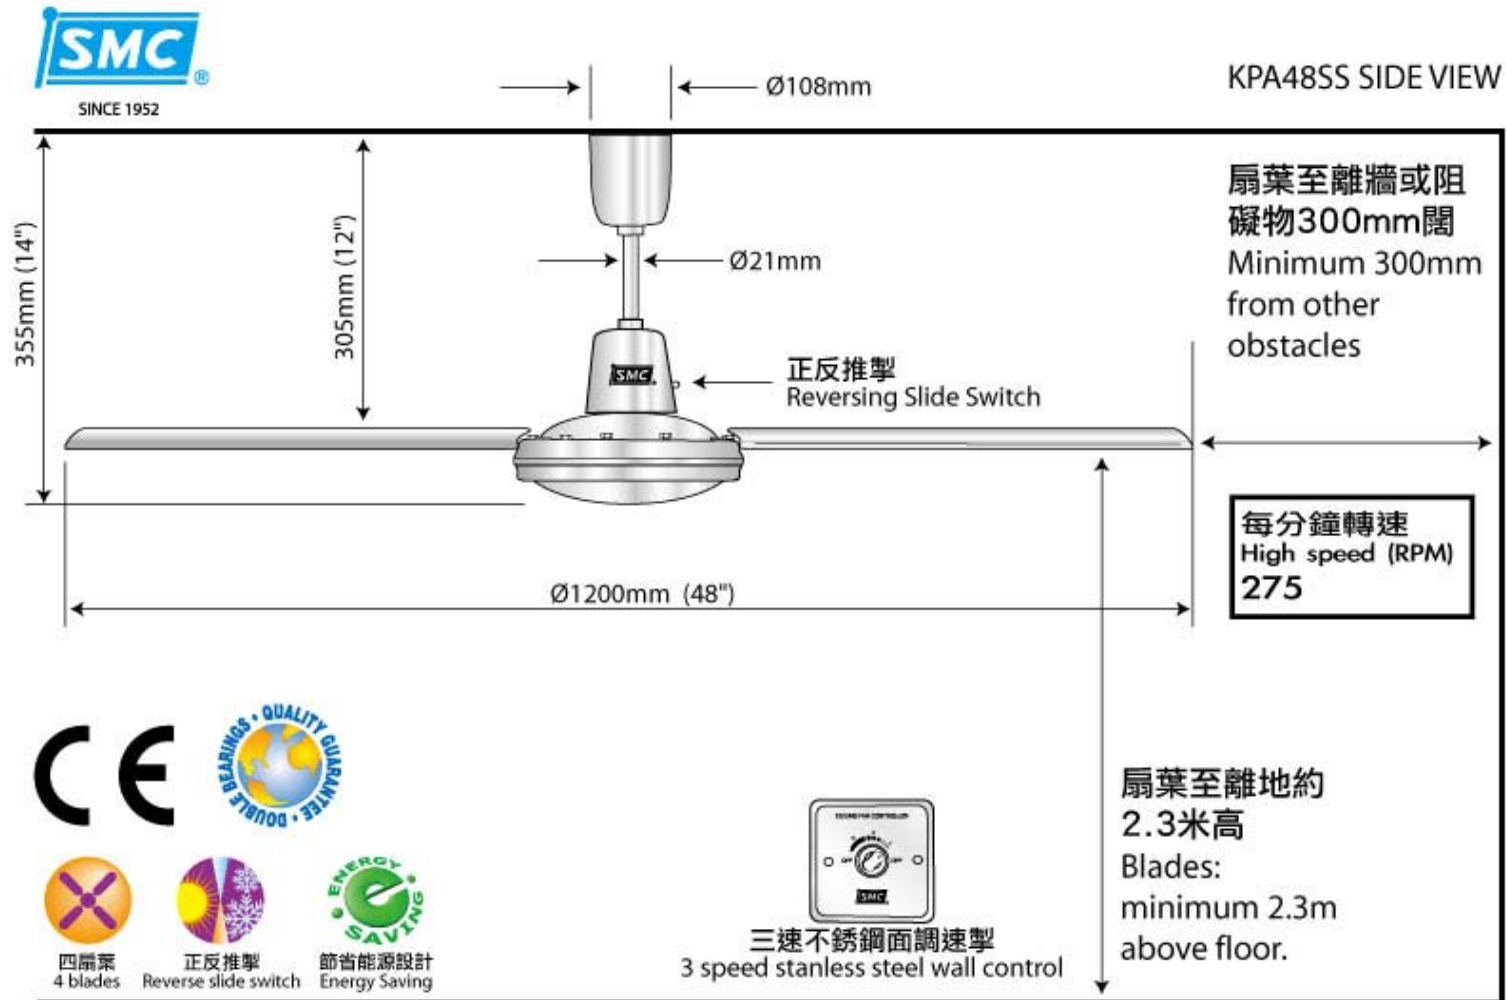

KPA48SS [CODE: K4]

48 吋(120 厘米)。	48" (120cm).
備吊通長度 7 吋至 36 吋，可配合高低樓底。	Selection of 7" to 36" downrod length for various ceiling heights.
不銹鋼扇葉，堅固耐用。	Durable stainless steel fan blades construction.
吊鈎裝置，方便安裝。	Convenient hook-type mounting system.
具備三速調控。	Quiet three-speed operation.
不銹鋼。	Finish: Stainless Steel.
新款設計扇葉，風力強勁。	Strong airflow generation.
正反風向調節全年適用。	Reversible airflow for year-round comfort.

Dimension

Copyright © 蝦壳電器工業(香港)有限公司
 網址: www.smc.com.hk/fan
 顧客服務熱線: (852) 25580181
 Copyright © Shell Electric Mfg. (H.K.) Co. Ltd.
 www.smc.com.hk/fan
 Customer Service Hotline: (852) 25580181

產品規格以實物為準, 如有變動, 恕不另行通知
 尺寸和重量是近似值
 Specifications are subject to change without prior notice.
 Dimensions and weights at approximate