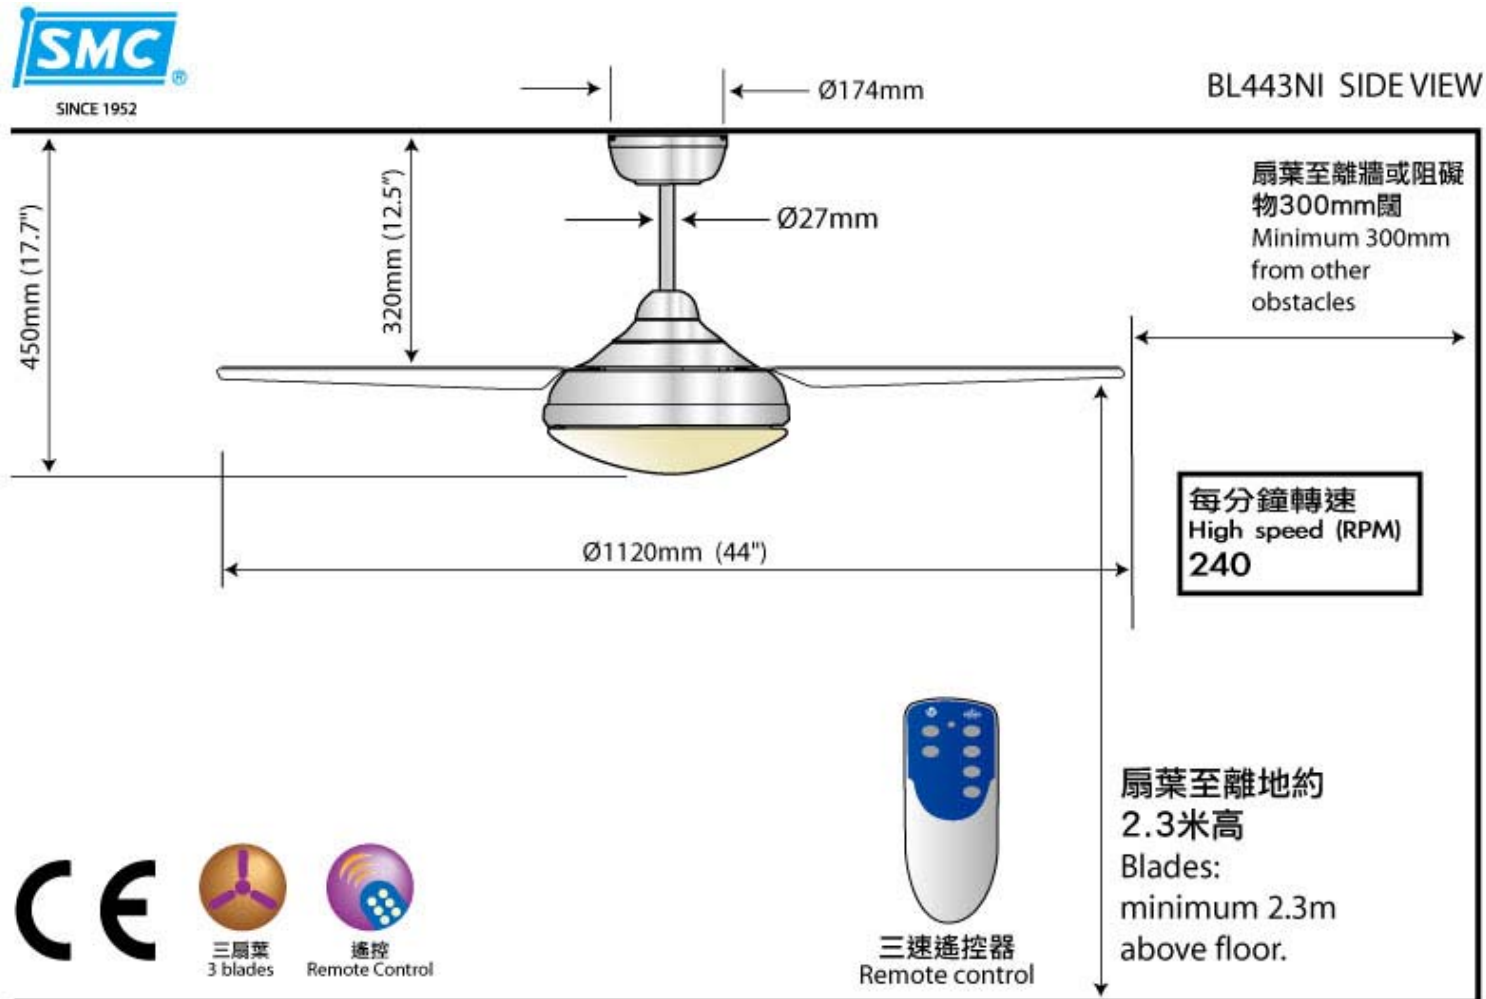

BL443NI [CODE: C1]

直徑 44 吋配透明扇葉。	44" sweep with transparent blades.
具備三速調控，可隨意調節風速。	Three-speed quite and smooth operation
顏色：打磨光鍍色。	Finish: brushed nickel
配備三速遙控裝置，另附調光功能。	Electronic hand-held remote control with light dimmer.
配備燈飾。	Integral light design.
燈泡數量：2 個(Type G9, max. 40W)。	No. of bulbs : 2 (Type G9, max. 40W).

Dimension

Copyright © 崑崙電器工業(香港)有限公司
 網址: www.smc.com.hk/fan
 顧客服務熱線: (852) 25580181
 Copyright © Shell Electric Mfg. (H.K.) Co. Ltd.
 www.smc.com.hk/fan
 Customer Service Hotline: (852) 25580181

產品規格以實物為準, 如有變動, 恕不另行通知
 尺寸和重量是近似值
 Specifications are subject to change without prior notice.
 Dimensions and weights at approximate